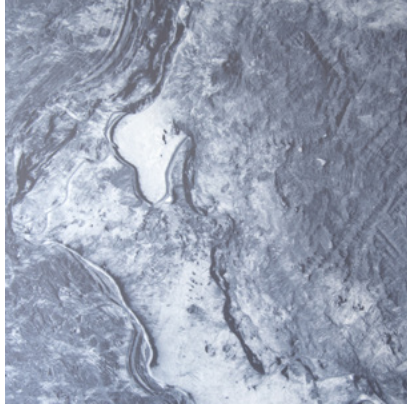

Calico

TERRA

Tear Sheet

Terra is inspired by the metaphysical qualities of lead.

AETHER

ALUM

ASTRA

COMET

DISCLAIMER
Panel maps represent mural artwork only. Reference the physical sample for color and texture.

PANEL WIDTH
26" / 661 mm trimmed

FLAMMABILITY
ASTM E84 Adhered Class A

DETAILS
Custom options available