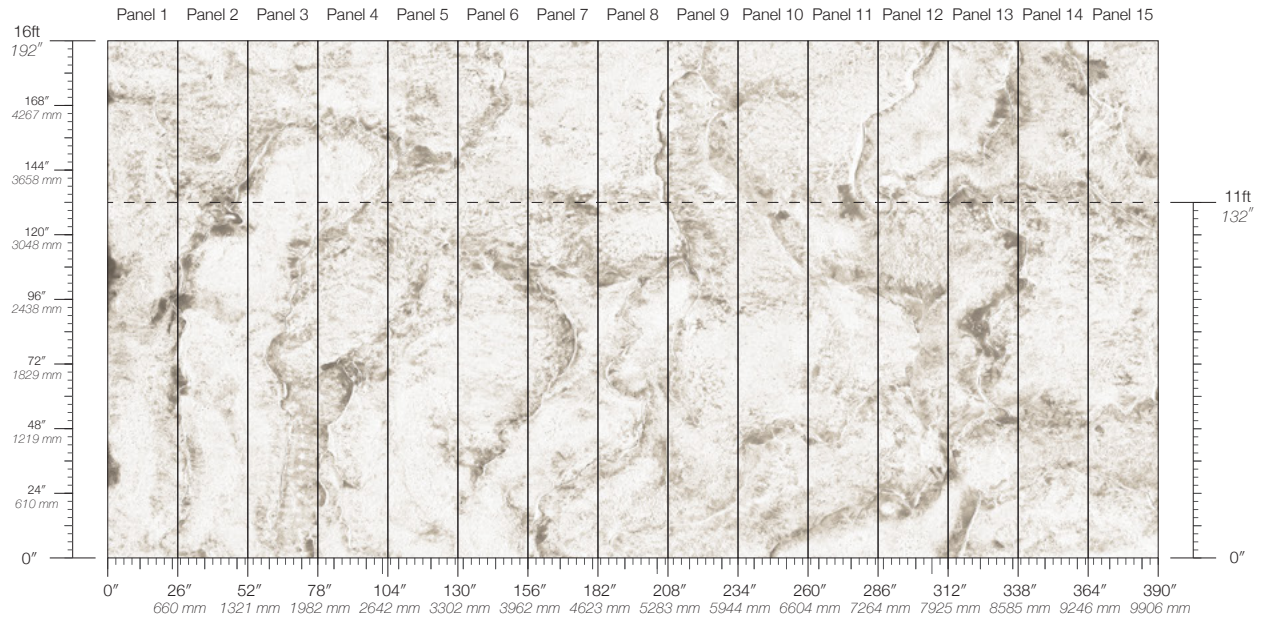

Terra Alum

Suitable for residential and some commercial projects

COLOR
Alum

STOCK
Made to order

REPEAT
Non-repeating

CONTACT
sales@calicowallpaper.com
+1 718 243 1705
57 Lispenard Street
New York, NY 10013 USA

ITEM
3909

MINIMUM
1 panel

LEAD TIME
4 weeks to print

CONTENT
Clay-Coated Paper

MAINTENANCE
Water-based cleanser

ORIGIN
USA

DISCLAIMER
Panel maps represent mural artwork only. Reference the physical sample for color and texture.

PANEL WIDTH
26" / 661 mm trimmed

FLAMMABILITY
ASTM E84 Adhered Class A

DETAILS
Custom options available

PANEL HEIGHT
132" / 3353 mm standard
192" / 4877 mm extended

ENVIRONMENTAL
FSC Certified Content

PRICE
Available upon request