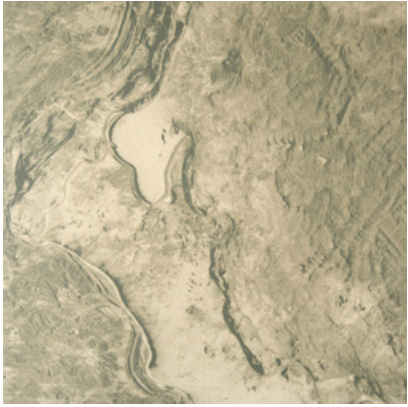

Terra is inspired by the metaphysical qualities of lead.

MATTER