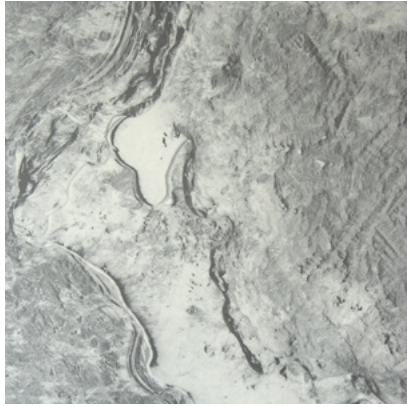

Calico

TERRA

Tear Sheet

Terra is inspired by the metaphysical qualities of lead.

AETHER

ALUM

ASTRA

COMET

DISCLAIMER
Panel maps represent mural artwork only. Reference the physical sample for color and texture.

PANEL WIDTH
26" / 661 mm trimmed

FLAMMABILITY
ASTM E84 Adhered Class A

DETAILS
Custom options available